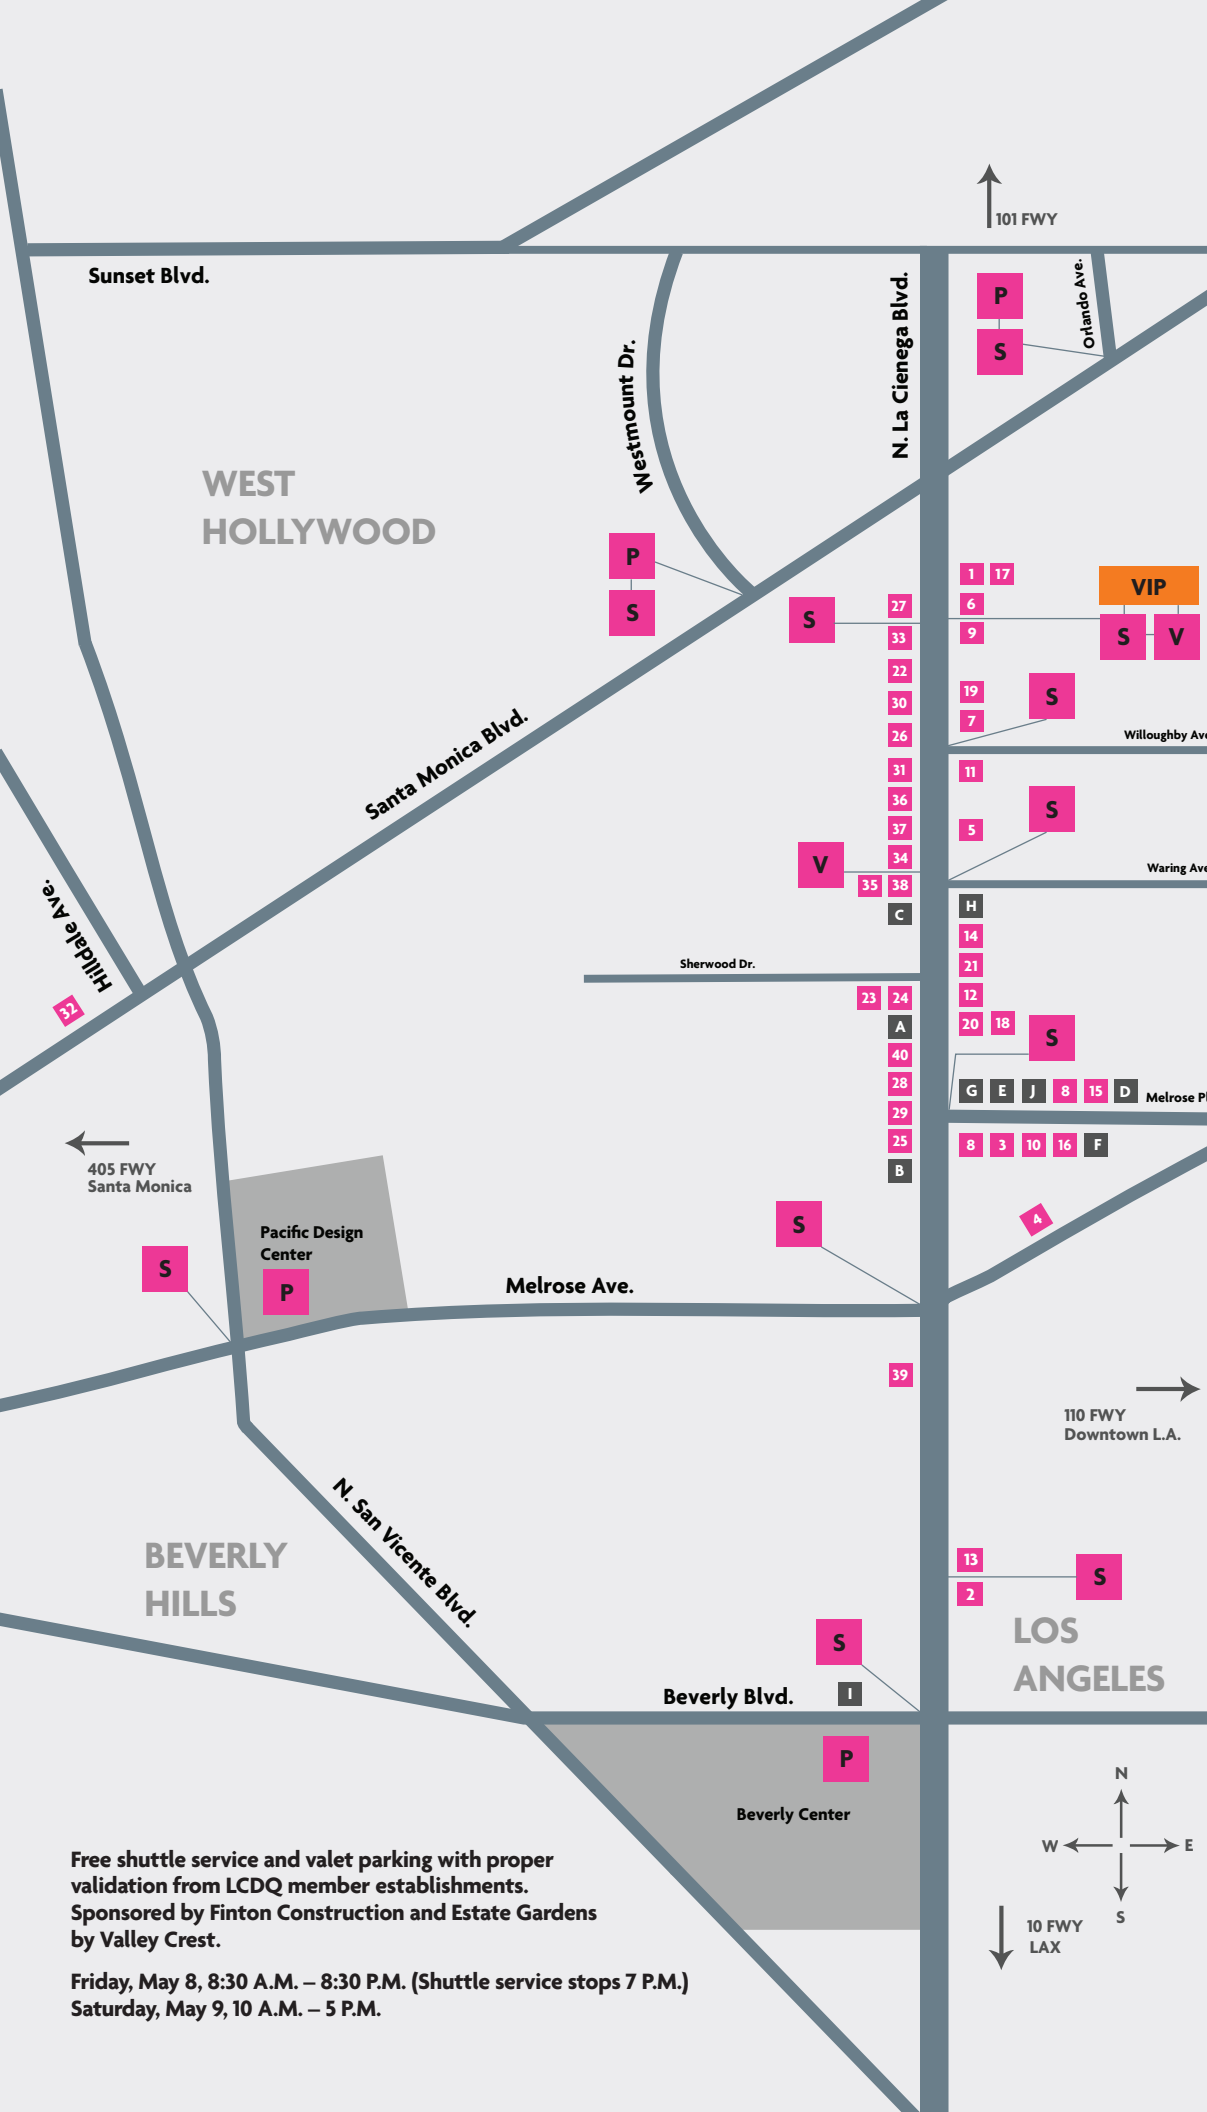

# LEGEND

- P** PUBLIC PARKING
- V** VALET PARKING
- S** SHUTTLE STOPS
- VIP** VIP LOUNGE & INFORMATION BOOTH

## MEMBERS - EAST SIDE

- 1** Antique Rug Company
- 2** Baker Furniture
- 3** Connoisseur Antiques
- 4** Connoisseur Collections
- 5** George Smith Handmade Furniture & Fabrics
- 6** Hollywood Sierra Kitchens
- 7** Jean Marc Gallery
- 8** John J. Nelson Antiques LLC
- 9** Marge Carson
- 10** Paul Ferrante Inc.
- 11** Paul Marra Design
- 12** Quatrain Inc.
- 13** The Red House Interiors
- 14** Rituals
- 15** Rose Tarlow-Melrose House
- 16** Rose Tarlow-Melrose House
- 17** The Rug Affair
- 18** Studio Workshops
- 19** Szalon
- 20** Therien & Co.
- 21** Woodson & Rummerfield's House of Design

## ASSOCIATE MEMBERS

- A** Craig Evan Small
- B** Catherine Malandrino Maison
- C** STK Restaurant
- D** Carolina Herrera
- E** Dolce Vita
- F** Mary Norton
- G** Ports 1961
- H** Sally Hershberger
- I** Sofitel Luxury Hotel
- J** Vince

Free shuttle service and valet parking with proper validation from LCDQ member establishments. Sponsored by Finton Construction and Estate Gardens by Valley Crest.

Friday, May 8, 8:30 A.M. – 8:30 P.M. (Shuttle service stops 7 P.M.)  
 Saturday, May 9, 10 A.M. – 5 P.M.